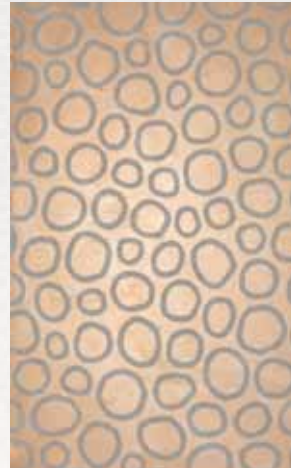

Series : 04
Colour : Cream
Sizes : 25 x 50cm
Finishes : Lucidato / Natural