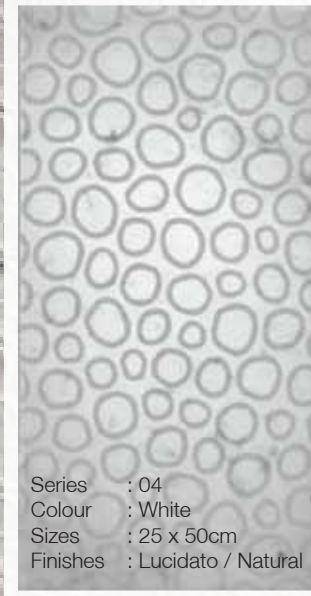

Series : 04
Colour : White
Sizes : 25 x 50cm
Finishes : Lucidato / Natural