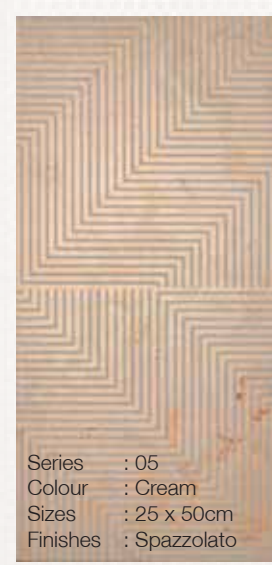

Series : 05
Colour : Cream
Sizes : 25 x 50cm
Finishes : Spazzolato