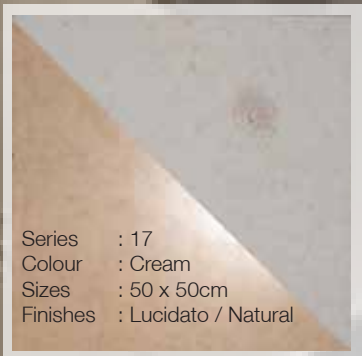

Series : 17
Colour : Cream
Sizes : 50 x 50cm
Finishes : Lucidato / Natural