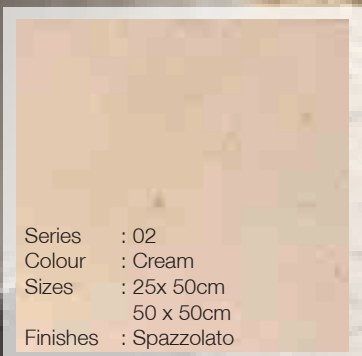

Series : 05
Colour : Cream
Sizes : 25 x 50cm
Finishes : Spazzolato

Wall Tiles / Nero

Floor Tiles / White

Floor Tiles / Cream

Series : 18
Colour : Cream
Sizes : 50 x 50cm
Finishes : Lucidato / Natural

Series : 20
Colour : Cream
Sizes : 50 x 50cm
Finishes : Spazzolato

Series : 16
Colour : Cream
Sizes : 50 x 50cm
Finishes : Spazzolato

Series : 15
Colour : Cream
Sizes : 50 x 50cm
Finishes : Spazzolato

Series : 19
Colour : Cream
Sizes : 50 x 50cm
Finishes : Lucidato / Natural

Series : 17
Colour : Cream
Sizes : 50 x 50cm
Finishes : Lucidato / Natural

Series : 02
Colour : Cream
Sizes : 25x 50cm
50 x 50cm
Finishes : Spazzolato

Series : 00
Colour : Cream
Sizes : 25x 50cm
50 x 50cm
Finishes : Lucidato

Series : 01
Colour : Cream
Sizes : 25x 50cm
50 x 50cm
Finishes : Natural

Floor Tiles / Nero

Series : 18
Colour : Nero
Sizes : 50 x 50cm
Finishes : Lucidato / Natural

Series : 20
Colour : Nero
Sizes : 50 x 50cm
Finishes : Spazzolato