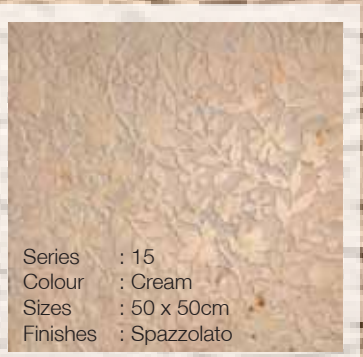

Series : 15
Colour : Cream
Sizes : 50 x 50cm
Finishes : Spazzolato