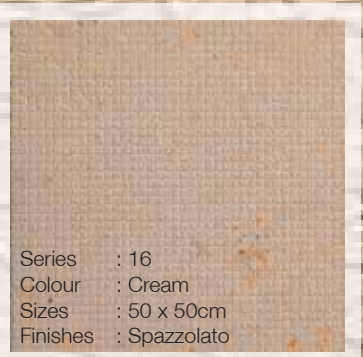

Series : 05
Colour : Cream
Sizes : 25 x 50cm
Finishes : Spazzolato

Wall Tiles / Nero

Floor Tiles / White

Floor Tiles / Cream

Series : 18
Colour : Cream
Sizes : 50 x 50cm
Finishes : Lucidato / Natural

Series : 20
Colour : Cream
Sizes : 50 x 50cm
Finishes : Spazzolato