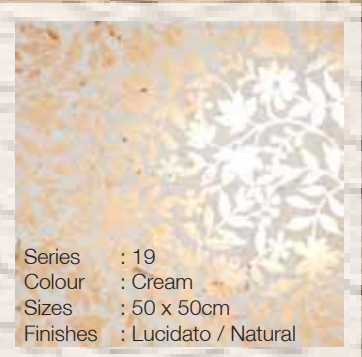

Series : 19
Colour : Cream
Sizes : 50 x 50cm
Finishes : Lucidato / Natural