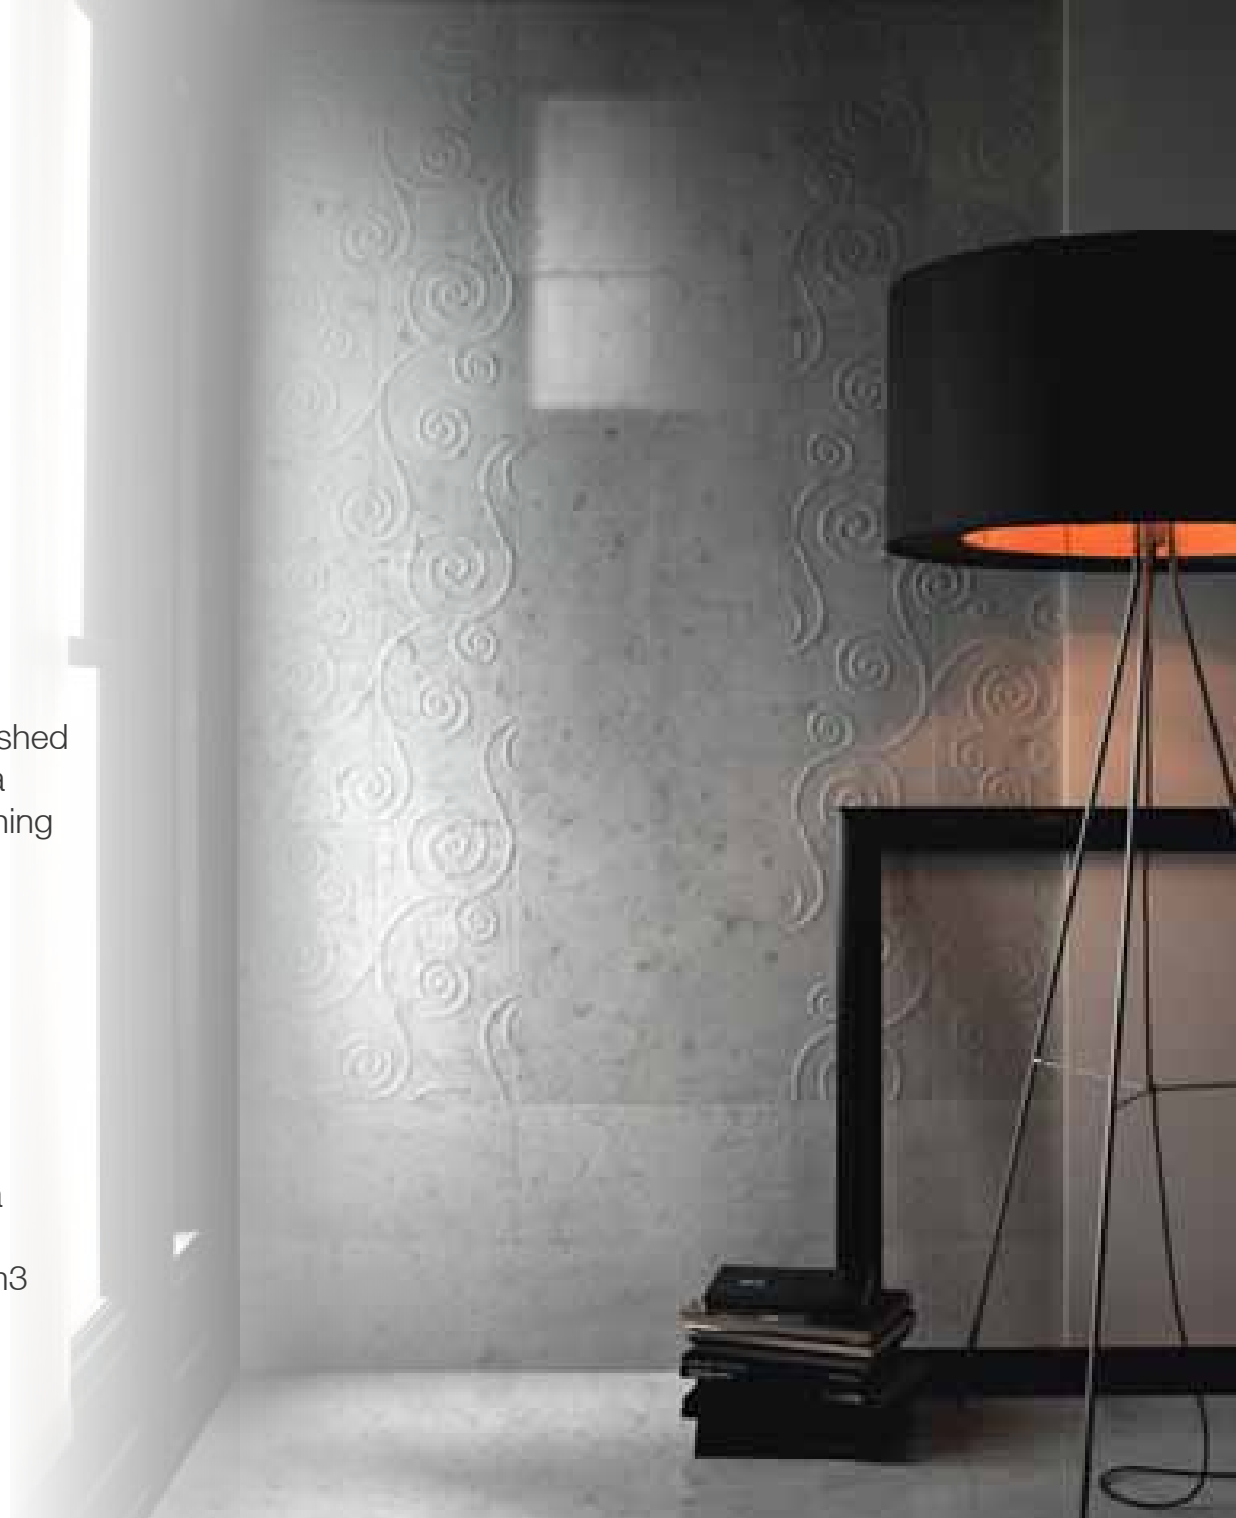

Technical Details

Pietre di Firenze is a natural stone product in honed and polished finishes. Each tile is unique in colour and tone due to being a natural mineral. Check with Strata Tiles for professional cleaning standards.

Finish: Lucidato, Natural, Spazzolato & Glitterato

Sizes: 25x50 (Wall) 50x50 (Floor)

Dimensional & Surface Quality:	EN 12440
Water Absorption:	UNI 13755:2002 – 0.7%
Flexural Strength:	UNI 12372:2002 – 9.32Mpa
Compressive Strength:	UNI1926:2007 - 117.6 Mpa
Apparent Density:	UNI 1936:1999 – 2689Kg/m³
Knoop Hardness:	UNI 9724/6 – 1284Mpa