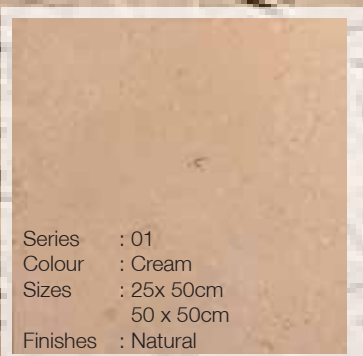

Series : 16
Colour : Cream
Sizes : 50 x 50cm
Finishes : Spazzolato

Series : 15
Colour : Cream
Sizes : 50 x 50cm
Finishes : Spazzolato

Series : 19
Colour : Cream
Sizes : 50 x 50cm
Finishes : Lucidato / Natural

Series : 17
Colour : Cream
Sizes : 50 x 50cm
Finishes : Lucidato / Natural

Series : 02
Colour : Cream
Sizes : 25x 50cm
50 x 50cm
Finishes : Spazzolato

Series : 00
Colour : Cream
Sizes : 25x 50cm
50 x 50cm
Finishes : Lucidato

Series : 01
Colour : Cream
Sizes : 25x 50cm
50 x 50cm
Finishes : Natural

Floor Tiles / Nero

Series : 18
Colour : Nero
Sizes : 50 x 50cm
Finishes : Lucidato / Natural

Series : 20
Colour : Nero
Sizes : 50 x 50cm
Finishes : Spazzolato