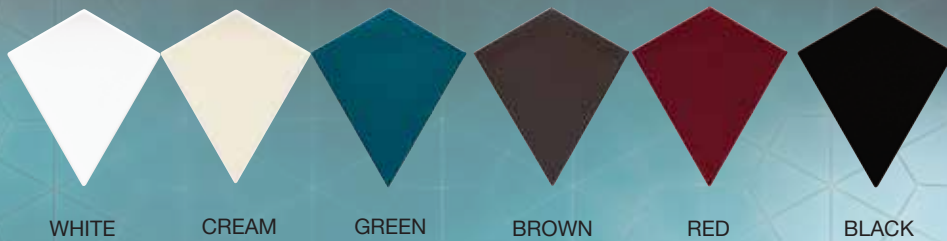

With the option of adding one of a number of supporting 'inserts' the finished result is completely up to you!

Add a dot, a circle, a spiral or solid colour, and your wall becomes a personalised space to complement your surrounding decoration.

Strata Tiles. Passionate about
Natural Stone | Porcelain | Ceramics | Mosaics

Strata Tiles. Passionate about
Natural Stone | Porcelain | Ceramics | Mosaics

Olianni

Elegant dew drop and kite shaped tiles with additional spacer inserts make Olianni a rich finish for the design conscious.

Olianni | Dew Drops

Olianni | Kites

Strata Tiles. Passionate about
Natural Stone | Porcelain | Ceramics | Mosaics

Fino

Stunning shapes make up FINO. A short palette of white, cream red and black complete this contemporary range that effortlessly mould together to provide a scale like finish.

WHITE

CREAM

RED

BLACK

FinoDELTA

FinoADELPHI

WHITE

CREAM