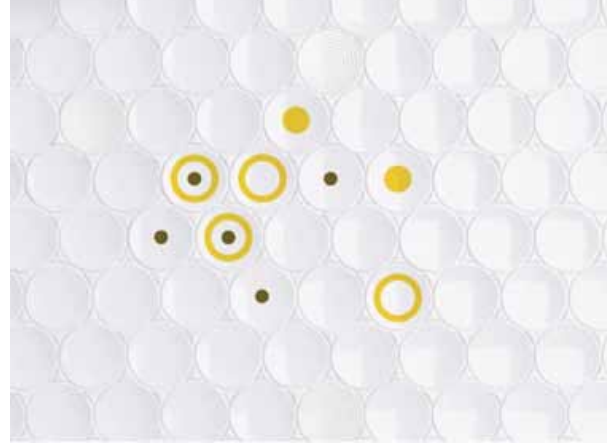

Spochelli

A portfolio of white and black disc shaped tiles with supporting spacers, Spochelli creates a rhythmic effect that looks fantastic in wet rooms or living spaces..

With the option of adding one of a number of supporting 'inserts' the finished result is completely up to you!

Add a dot, a circle, a spiral or solid colour, and your wall becomes a personalised space to complement your surrounding decoration.

Strata Tiles. Passionate about
Natural Stone | Porcelain | Ceramics | Mosaics